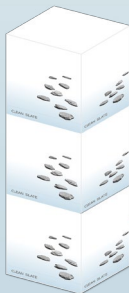

NEW!

CLEAN SLATE

3 CASE SLEEVE

Drive sales with this
easy-to-use case sleeve
for Clean Slate Riesling!

DESIGNED TO:

- Incentivize accounts to buy 3 cases
- Grab consumer's attention on the floor
- Emphasize a clean, fresh flavor profile that resonates

1.
Stack 3 cases of
Clean Slate Riesling

2.
Unfold case
sleeve

3.
Put case sleeve
over case stack

ORDER YOURS TODAY ON TRADE TOOLS [HERE!](#)
***while supplies last**

cleanslatewine.com  